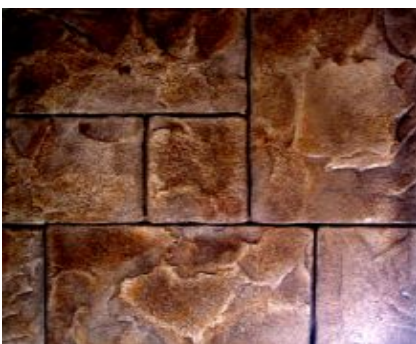

OVERLAY IMPRINTING TOOLS

**Wall Single Stone Stamp –
Set 5 Pcs (Hand Carved)
No. IT001 (2 cm)**

**Orchard Stone Stamp –
Set of 4 Pcs (Hand Carved)
No. IT002 (2 cm)**

**Wall Texture Stamp –
Set of 3 Pcs (Hand Carved)
No. IT003 (1 cm)**

**Deep Texture Dry Stack
Stamp – Set 4 Pcs
No.IT004 (2 cm)**

**Southern Ledge Stone Stamp
– Set of 3 Pcs
No.IT005 (2 cm)**

**Mountain Dry Stack Stamp
– Set of 5 Pcs
No.IT006 (2 cm)**

**Ashlar Stone Stamp Set –
Set of 2 Pcs (floors)
No.IT007 (1 cm)**

**Random Stone Wall Stamp -
Set of 3
No.IT012 (2 cm)**

**Rustic Stone Stamp – Set of 4
No.IT013 (1 cm)**

**Blue Random Slate Stamp
Set of 3 (floors) No.IT014 (1 cm)**

**Large Cobble – Set of 2
No.IT015 (floors) (1 cm)**