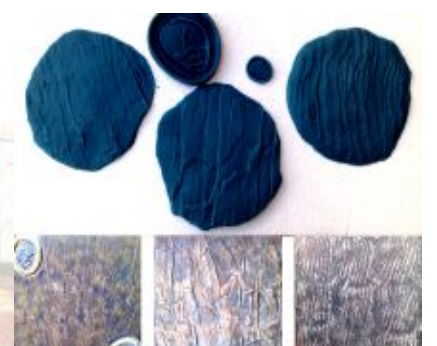

Super Stack Stamp
Set of 1 (50x30 cm)
No.IT019 (1cm)

Vineyard Stone Stamp – Set of 3
No.IT021 (2 cm)

Master Fit Stack Stone -
Set of 3
No.IT 022 (1,3 cm)

Castle Stone Stamp – Set of 3
No.IT023 (1,3cm)

Various Stone Textures
(Small)
Set of 3 No.IT 024 (1 cm)

Bark Texture Skins with knots
Set of 5 No. IT 025 (1cm)

Border Stamp – No.IT026 (1 cm)

TEXTURE SKINS

**Floor Texture Stamp- Set of 2
(Hand Carved)
No.TS001 (1 cm)**

**Flex Stone Stamp -1 piece
(90x90cm)
No.TS002 (1 cm)**

**Rough Texture Skin- Set of 1
(60x60cm)
No.TS014 (1 cm)**

**Rough Texture Skin with Sea
Shells - Set of 1 (60x60cm)
No.TS015 (1 cm)**

**Roasted Stone Texture Skin –
Set of 1 (60x60cm)
No.TS016 (1 cm)**