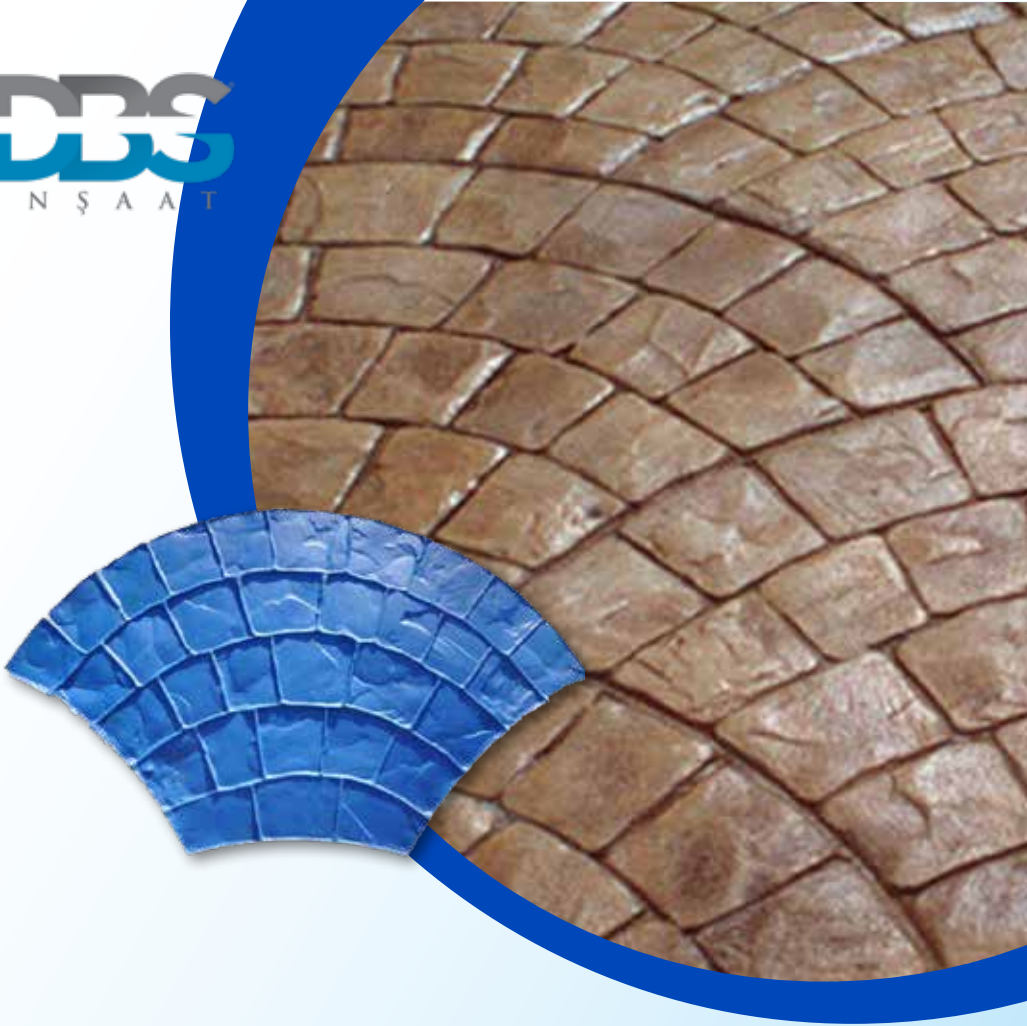

EUROPEAN FAN STONE

(66 cm x 117 cm) (No.ITB-003)