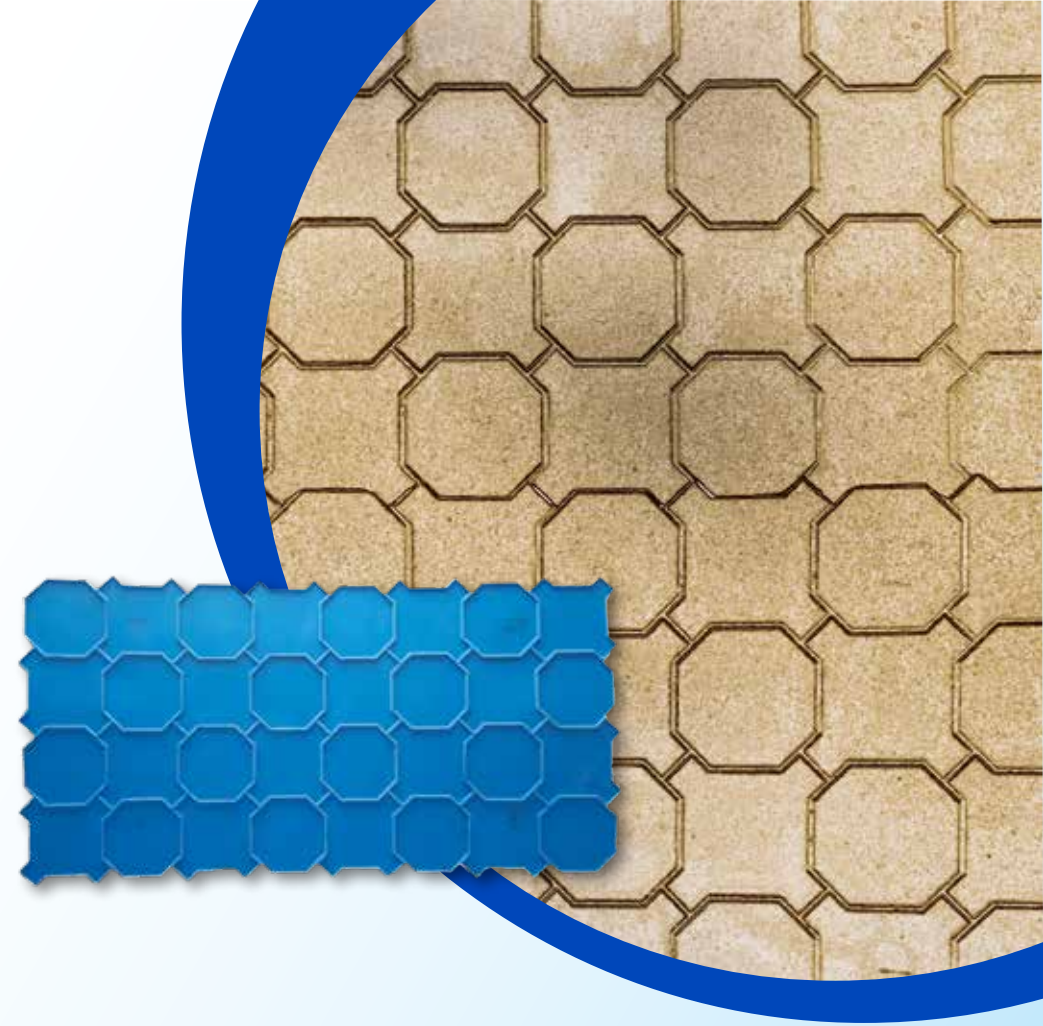

OLD WOOD STAMP

(139,5 cm x 40,5 cm) A & B (No.ITB-041)

ENGLISH ASHLAR

(91 cm x 91 cm) A & B (No.ITB-042)

LARGE ASHLAR

(91 cm x 91 cm) A & B (No.ITB-043)

FLAT WALKWAY STONES STAMP

(79 cm x 46 cm) (No.ITB-044)

RAMP STAMP

(120 cm x 70 cm) (No.ITB-045)

PAVING STONES STAMP

(91 cm x 47 cm) (No.ITB 046)

ROMAN BORDER STAMP

(45 cm x 24 cm) (No.ITB-047)

OCTAGON STONE STAMP

(101 cm x 50,5 cm) (No.ITB-048)