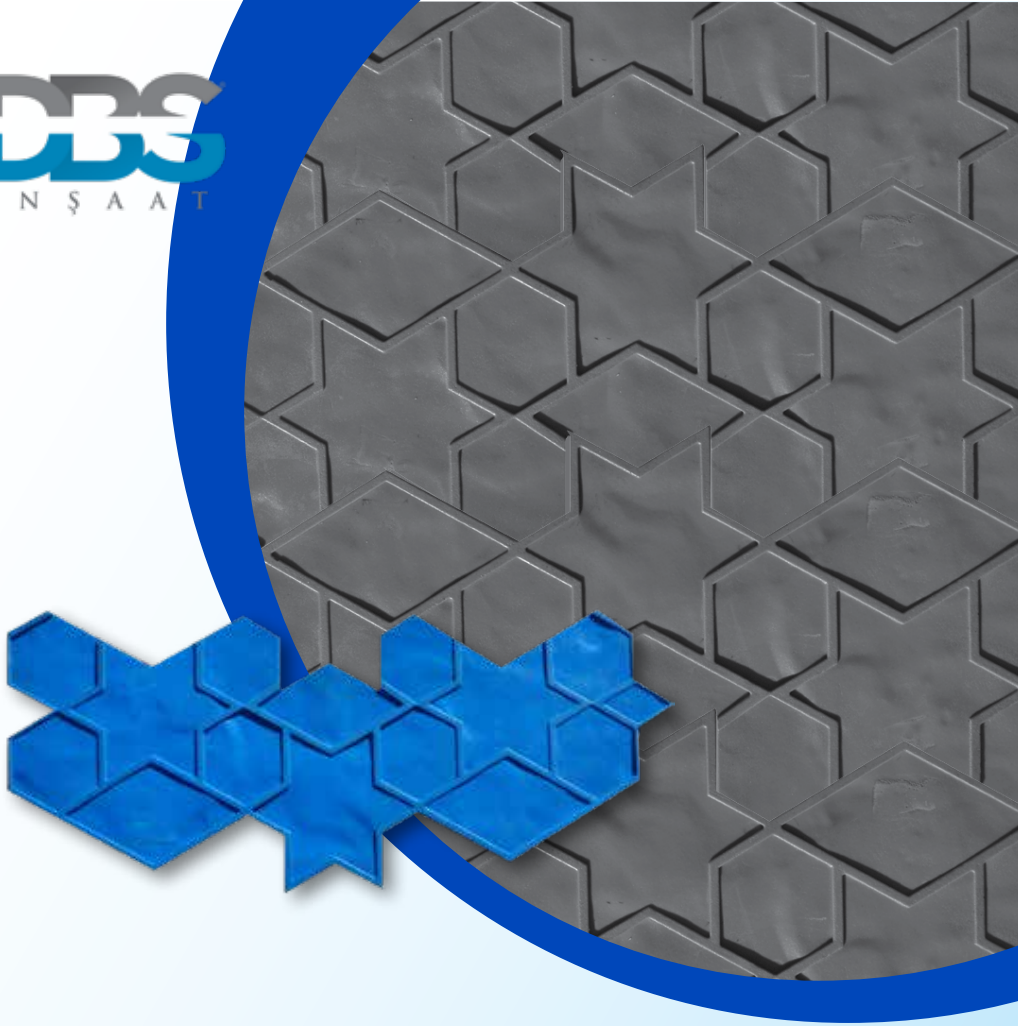

STARS & DIAMONDS

(97 cm x 40 cm) (ITB 059)