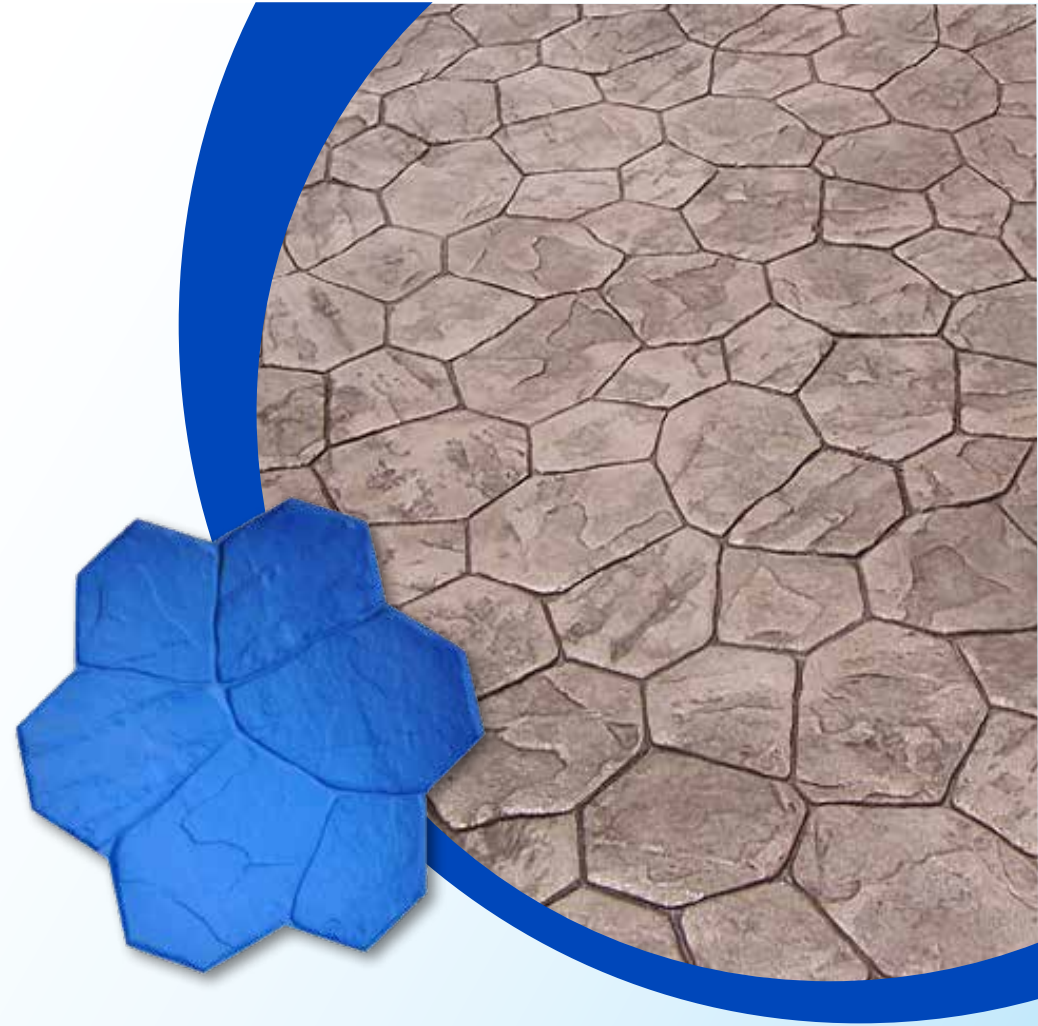

(66 cm x 117 cm) (No.ITB-003)

BOARDWALK - 3

(208 cm x 46 cm) (No.ITB-004)

BOARDWALK - 5

(180 cm x 75 cm) (No.ITB-005)

BORDER STAMP

(22 cm x 81 cm) (No.ITB-006)

ASHLAR STONE STAMP

(58 cm x 58 cm) (No.ITB-007) A & B

RANDOM BLUE STONE STAMP

(74 cm x 74 cm) (No.ITB-008) A&B&C

HERRINGBONE STAMP

(57 cm x 71 cm) (ITB-009)

LONDON COBBLE STAMP

(43 cm x 76 cm) (ITB-010)

OLD ENGLISH STAMP