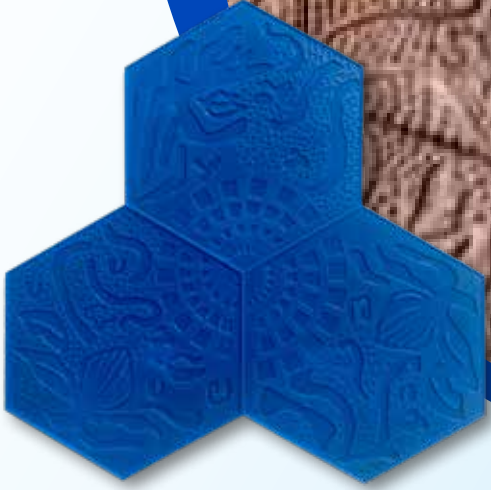

SQUARE FRAME WOOD

(70 cm x 60 cm) (No. ITB-065)

SLATE TILES

(70x70 cm - 35x35 cm) (No. ITB-066)

WOOD TILE STAMP

(73 cm x 44 cm) (No.ITB-067)

SLIM BORDER STAMP

(21 cm x 83 cm) (No. ITB-068)