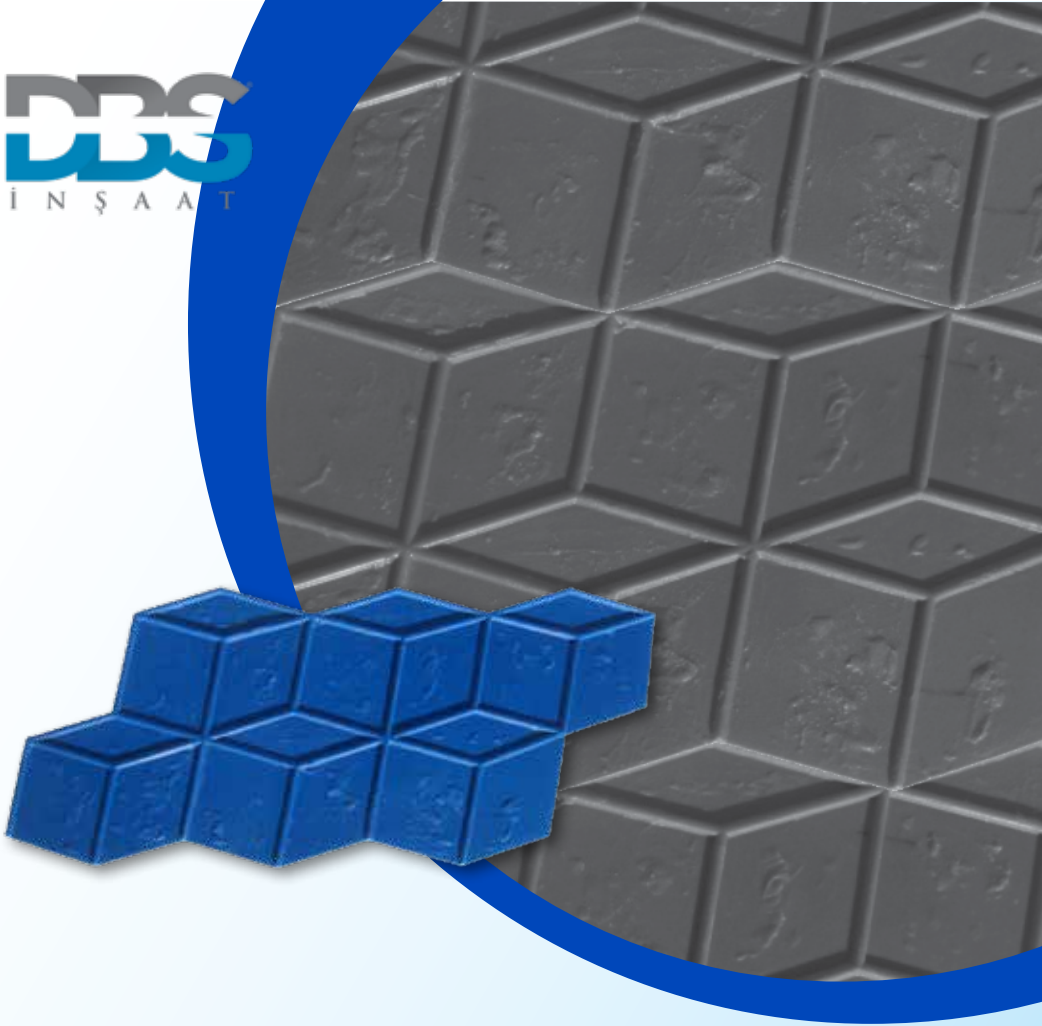

---

3 D CUBIC STONE STAMP

(105 cm x 43 cm) (ITB 035)