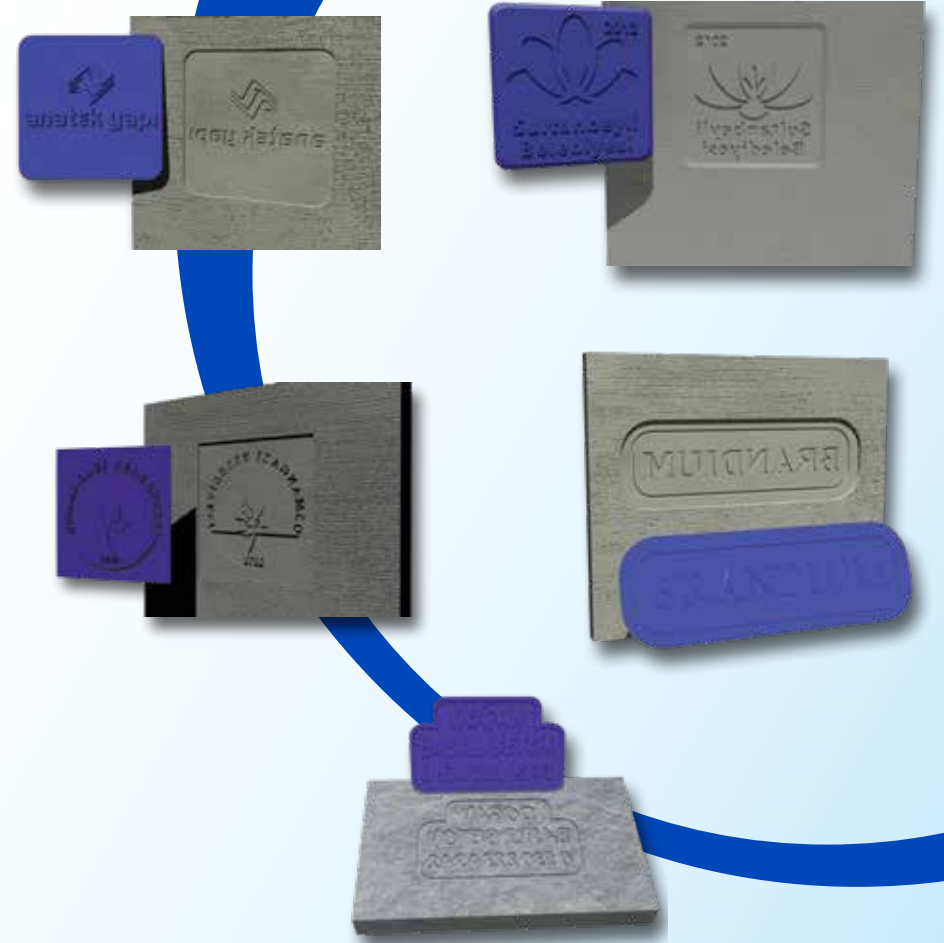

CUSTOMIZED STAMP PRODUCTION