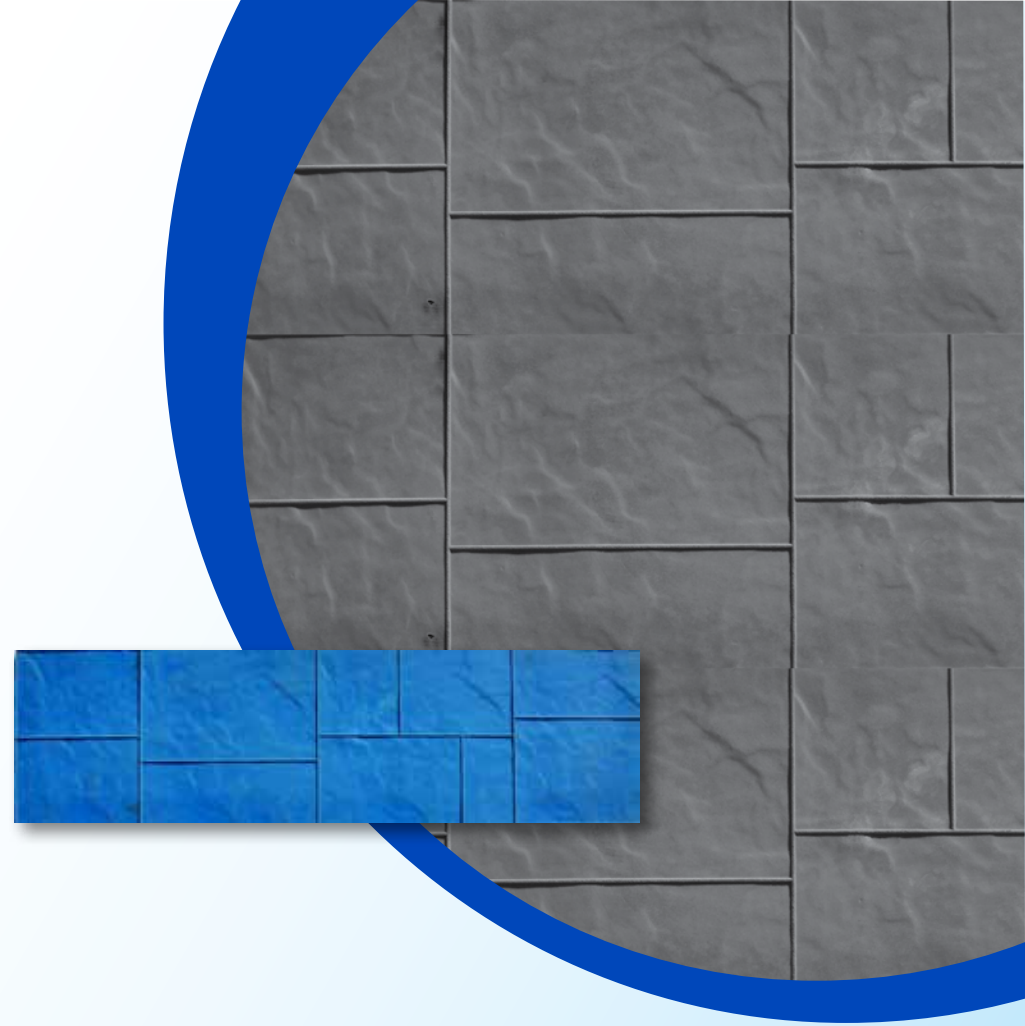

RANDOM BORDER STONE

(30 cm x 110 cm) (ITB 062)