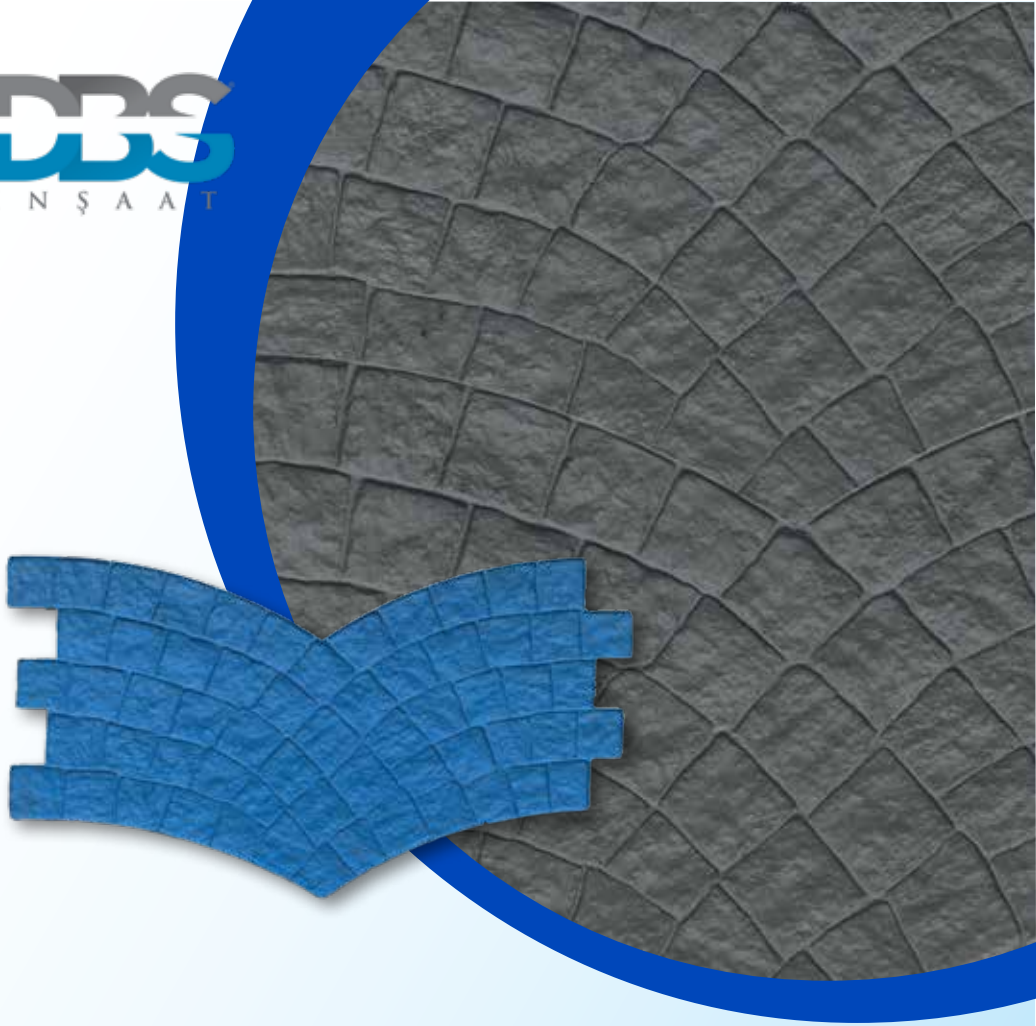

RAMP STAMP

(120 cm x 70 cm) (No.ITB-045)

PAVING STONES STAMP

(91 cm x 47 cm) (No.ITB 046)

ROMAN BORDER STAMP

(45 cm x 24 cm) (No.ITB-047)

OCTAGON STONE STAMP

(101 cm x 50,5 cm) (No.ITB-048)